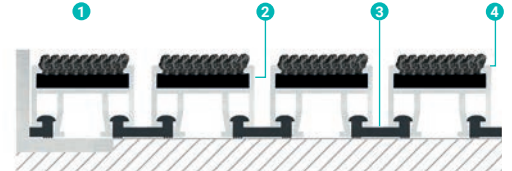

## ARWEI-REINSTREIFER DATA SHEET PORTAL planetLINE Z 22

-  Static point loading up to 5,0 kg per 80 cm<sup>2</sup>
-  Interior and roofed exterior
-  Suitable for wheelchairs
-  Rollable

### Recommended for:

-  Private Homes
-  Office buildings
-  Kindergartens
-  Schools
-  Hospitals

Height	Bar spacing	Profile	Walking Area	Weight per m <sup>2</sup>
21 mm	4 / 6 mm	Aluminum	OBJECT CARPET	approx. 11,7 kg (with 6 mm bar spacing)

### System Design

- 1 OBJECT CARPET
- 2 Aluminum profile
- 3 ARWEI special connector, without cable connections
- 4 Scratching Edge